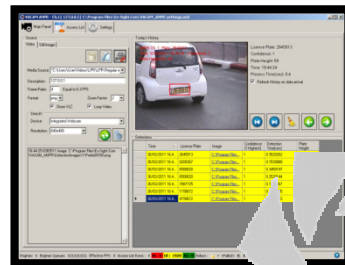

CFAS

Constant Face Recognition

VACAM

License Plate Recognition

Ex-Eye | Optional Applications

Navigation | Tracking

Remote Monitoring

Command & Control